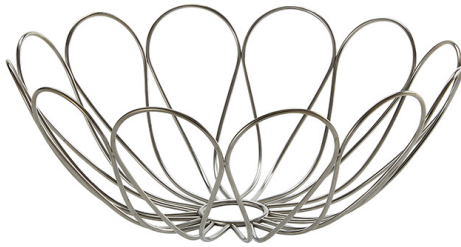

Bloom Baskets

BLM11

BASKET, SS, BLOOM, ROUND, 11" DIA.
11" DIA. X 4-1/4" H

List Price: \$58.40 EA

Pack: 12

Cu. Ft.: 0.68

Weight: 7 lbs

Bringing together modern aesthetic of the scalloped rim with timeless floral beauty, these baskets are sure to impress. With a range of sizes small enough for a table for two or large enough to put on the buffet line, you have versatility, too!

Measuring at 11" in diameter, this basket is way more than just good looks. You can be sure you have room to serve up bread, fruit, muffins, bagels and so much more. Whether it's on a buffet line or just serving a hungry table, this basket is a necessary addition to your establishment.

- Stainless Steel
- Silver
- Dishwasher Safe
- Modern Twist on a Classic Design