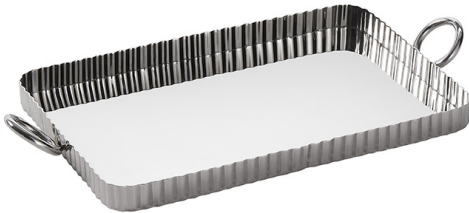

Fluted Serving Trays

# STSF15

SERVING TRAY, SS, FLUTED, RECTANGULAR, 14-7/8" L  
14-7/8" L (18-3/4" L W/ HANDLES) X 10" W X 1" H (1-7/8" H W/  
HANDLES)

**List Price: \$197.80 EA**

Pack: 4

Cu. Ft.: 2.56

Weight: 21 lbs

Bring timeless elegance to the table with our fluted stainless steel trays. Featuring a striking fluted texture and durable craftsmanship, these versatile pieces are designed to shine at any occasion, from casual gatherings to upscale events.

Make a statement with our Stainless Steel Fluted Tray, crafted to combine function with finesse. With a usable space of 14-7/8" L x 10" W x 1"H, its textured fluted design exudes elegance, while the minimalist ring handles ensure easy transport. The sturdy stainless steel construction guarantees durability, making it perfect for showcasing hors d'oeuvres, carrying cocktails, or elevating your décor. Pair it with our matching fluted barware collection for a cohesive, sophisticated aesthetic. Functional, fashionable, and fabulously fluted—it's the tray your gatherings have been waiting for.

- Stainless Steel
- Silver
- Dishwasher Safe
- Textured Finish, Stylish Serving