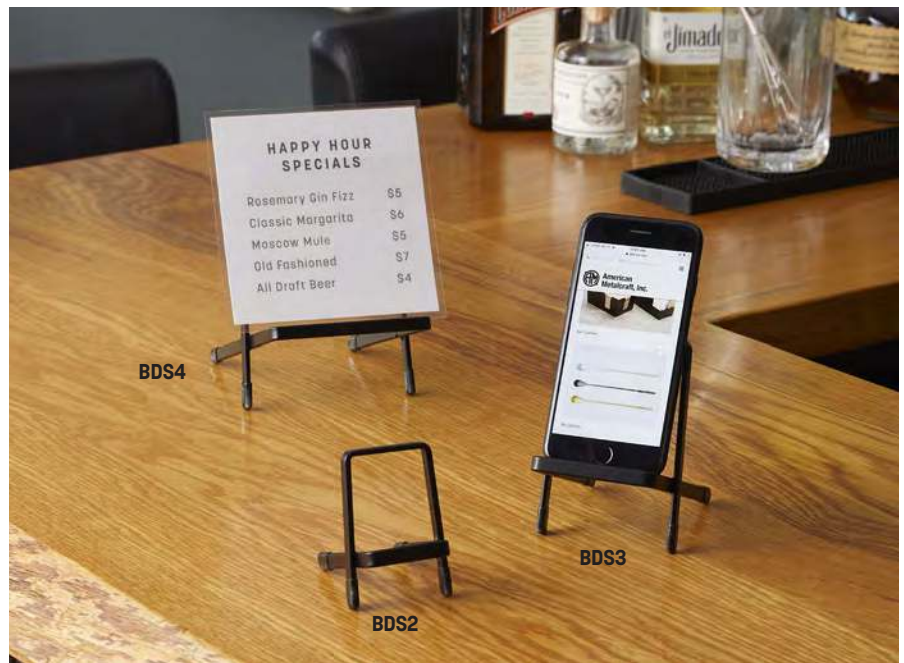

Black Display Stands

Display promotional messages, QR menu codes, or provide a safe stand for cell phones with these versatile black display stands. Available in multiple sizes for individual needs.

- **BDS2** 2" L x 3 3/8" W x 3 1/4" H
  (5.1 x 8.6 x 8.3 cm)
- **BDS3** 3" L x 5" W x 4 1/2" H
  (7.6 x 12.7 x 11.4 cm)
- **BDS4** 4 1/8" L x 6" W x 5 3/4" H
  (10.5 x 15.2 x 14.6 cm)

Safety Labels

Keep foods covered and sealed for safety! These seals can be used on all surfaces from disposable To Go boxes to reusable grab & go containers. Strong enough to seal but easy enough to remove. Choose from round or rectangular shapes depending on your need.

- **DTSL1** 1" Dia. (2.5 cm)
  Roll of 1000 (not shown)
- **DTSL2** 2" Dia. (5.1 cm)
  Roll of 500
- **DTSL7** 7" L x 3/4" W (17.8 x 1.9 cm)
  Roll of 500

Plastic Beverage Bottles

These clear PET one-time use beverage bottles make for ideal to-go drink options. Each bottle comes with an aluminum screw-on lid. Sold in a pack of 12.

- **BV8** 8 oz. (236.6 mL)
  2 3/8" Dia. x 4 1/2" H (6 x 11.4 cm)
- **BV12** 12 oz. (354.9 mL)
  3" Dia. x 4 3/4" H (7.6 x 12.1 cm)
- **BV16** 16 oz. (473.2 mL)
  3" Dia. x 5 3/4" H (7.6 x 14.6 cm)
- **BV20** 20 oz. (591.5 mL)
  3" Dia. x 6 3/4" H (7.6 x 17.1 cm)