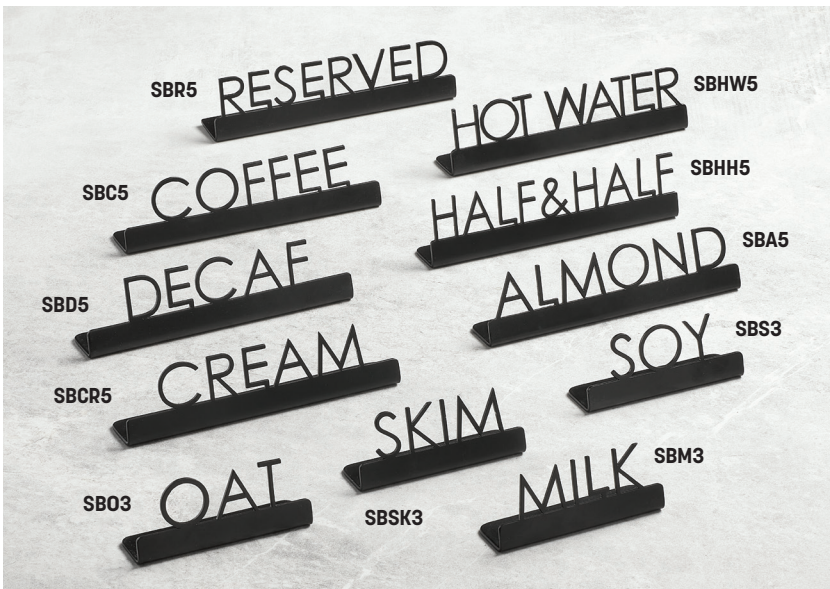

Laser-Cut Signs

Simple and sleek, these on-trend signs point your customers to where they need to go. They come in multiple colors, so you can pick the ideal shade for your display. Now with additional dairy options.

Silver

- SSM3** Milk Sign
3" L x 1¼" H (7.6 x 3.2 cm)
- SSSK3** Skim Sign
3" L x 1¼" H (7.6 x 3.2 cm)
- SSA5** Almond Sign
5" L x 1¼" H (12.7 x 3.2 cm)
- SSS3** Soy Sign
3" L x 1¼" H (7.6 x 3.2 cm)
- SS03** Oat Sign
3" L x 1¼" H (7.6 x 3.2 cm)
- SSCR5** Cream Sign
5" L x 1¼" H (12.7 x 3.2 cm)
- SSHH5** Half & Half Sign
5" L x 1¼" H (12.7 x 3.2 cm)
- SSC5** Coffee Sign
5" L x 1¼" H (12.7 x 3.2 cm)
- SSD5** Decaf Sign
5" L x 1¼" H (12.7 x 3.2 cm)
- SSHW5** Hot Water Sign
5" L x 1¼" H (12.7 x 3.2 cm)
- SSR5** Reserved Sign
5" L x 1¼" H (12.7 x 3.2 cm)

Black

- SBM3** Milk Sign
3" L x 1¼" H (7.6 x 3.2 cm)
- SBSK3** Skim Sign
3" L x 1¼" H (7.6 x 3.2 cm)
- SBA5** Almond Sign
5" L x 1¼" H (12.7 x 3.2 cm)
- SBS3** Soy Sign
3" L x 1¼" H (7.6 x 3.2 cm)
- SB03** Oat Sign
3" L x 1¼" H (7.6 x 3.2 cm)
- SBCR5** Cream Sign
5" L x 1¼" H (12.7 x 3.2 cm)
- SBHH5** Half & Half Sign
5" L x 1¼" H (12.7 x 3.2 cm)
- SBC5** Coffee Sign
5" L x 1¼" H (12.7 x 3.2 cm)
- SBD5** Decaf Sign
5" L x 1¼" H (12.7 x 3.2 cm)
- SBHW5** Hot Water Sign
5" L x 1¼" H (12.7 x 3.2 cm)
- SBR5** Reserved Sign
5" L x 1¼" H (12.7 x 3.2 cm)